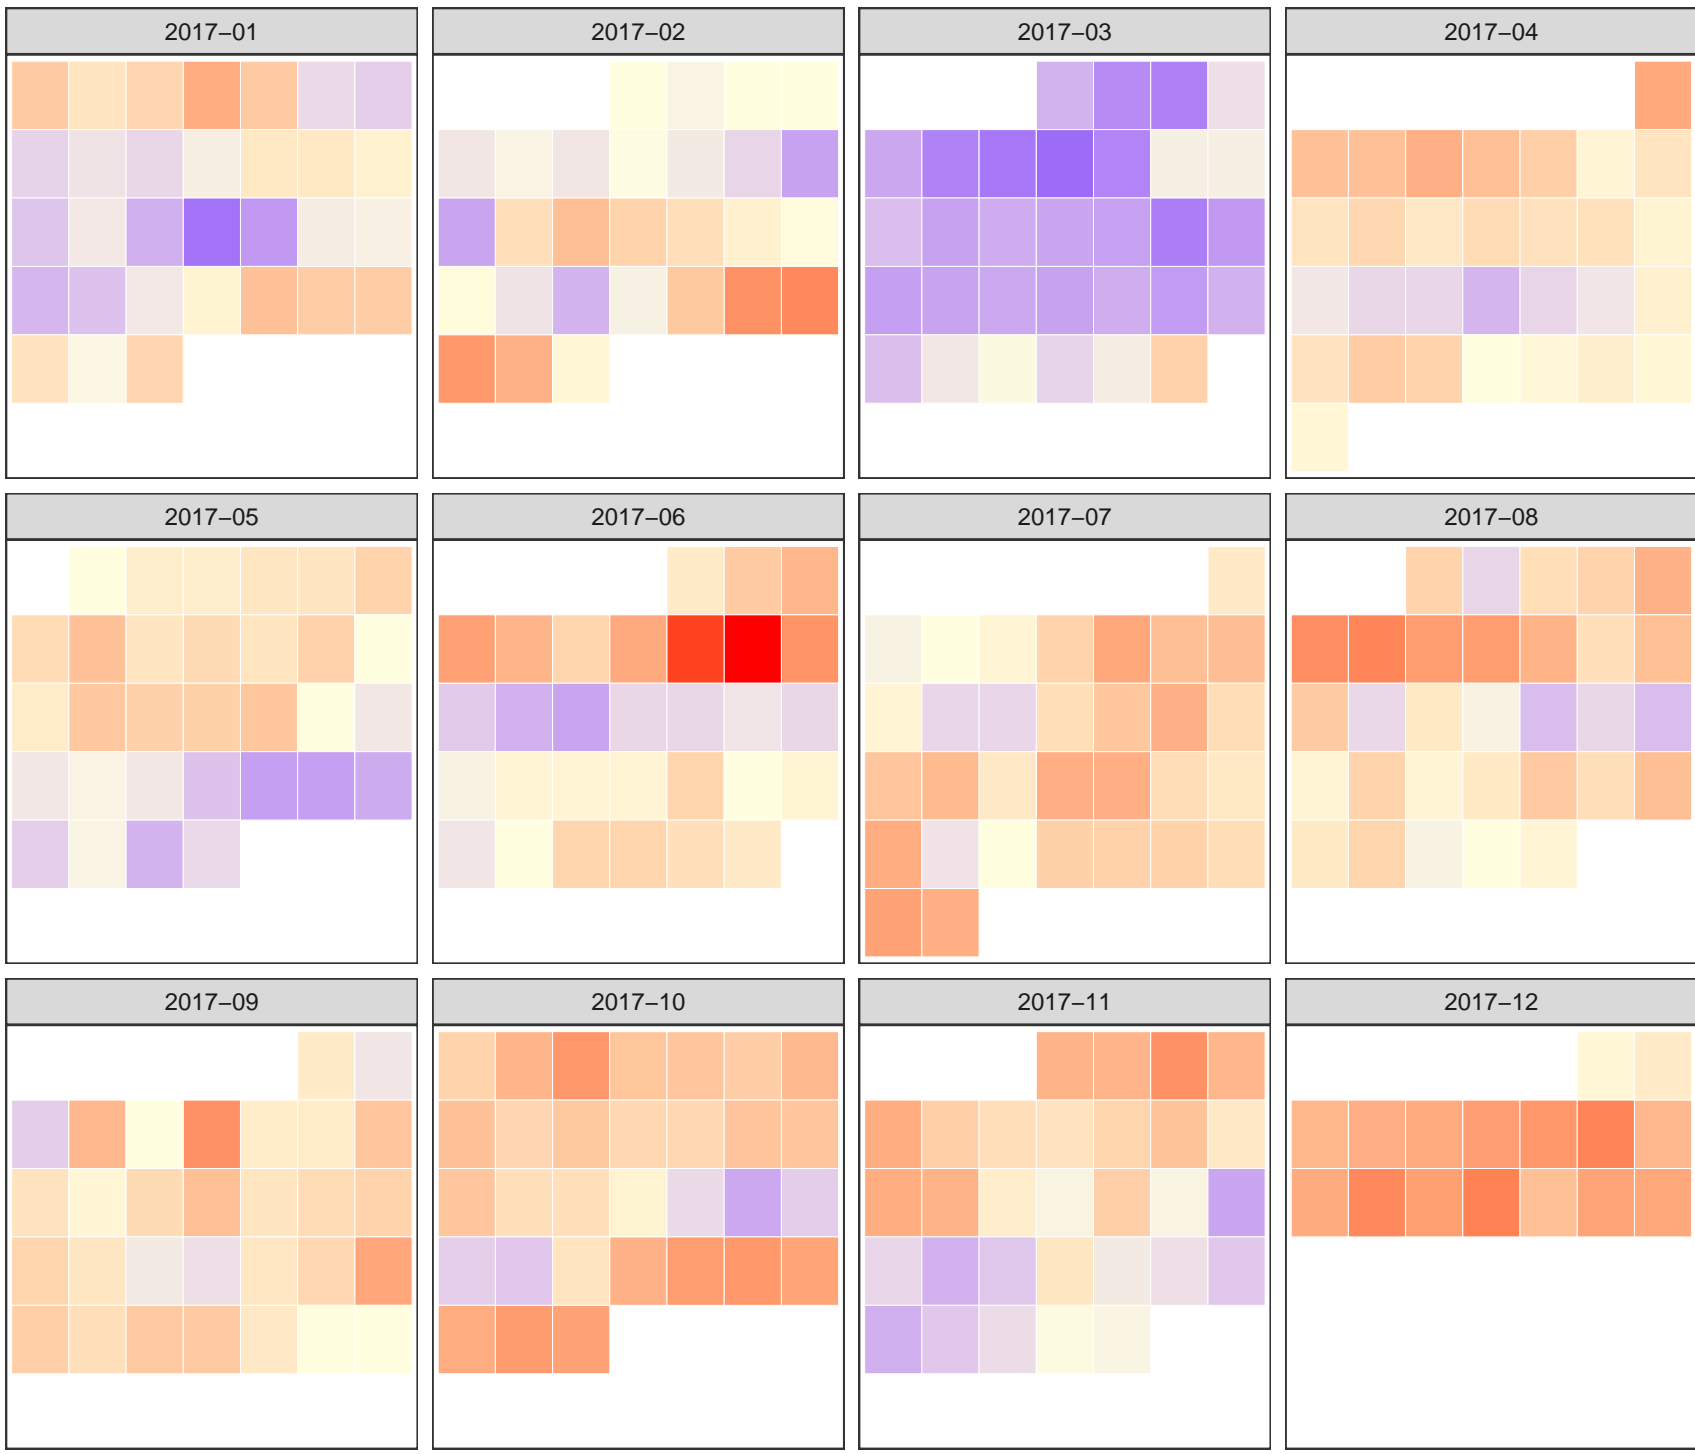

Normalized temperature anomaly, Fairbanks Airport, Last twelve months

Normalized anomaly (stddev)