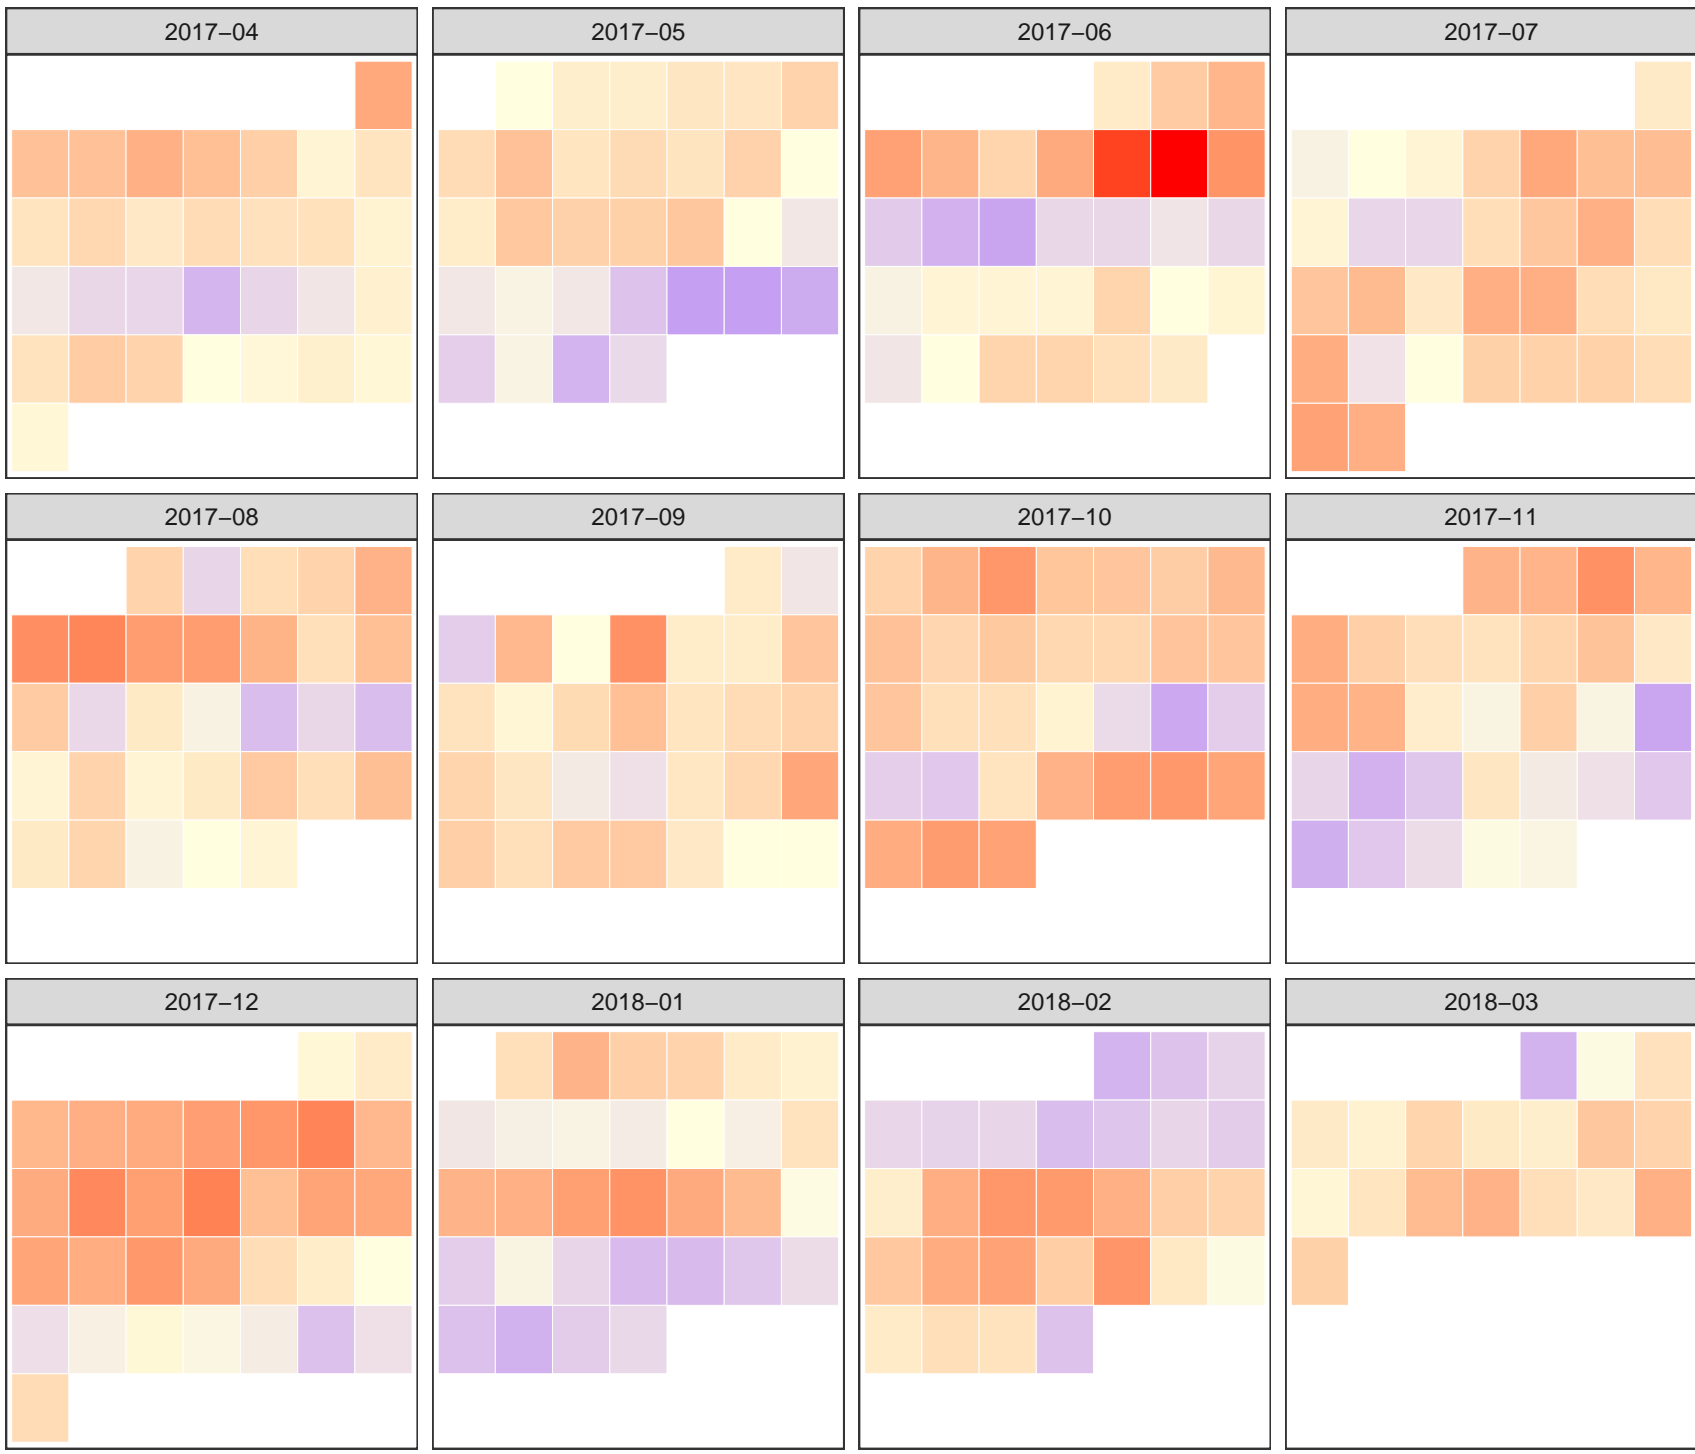

Normalized temperature anomaly, Fairbanks Airport, Last twelve months

Normalized anomaly (stddev)