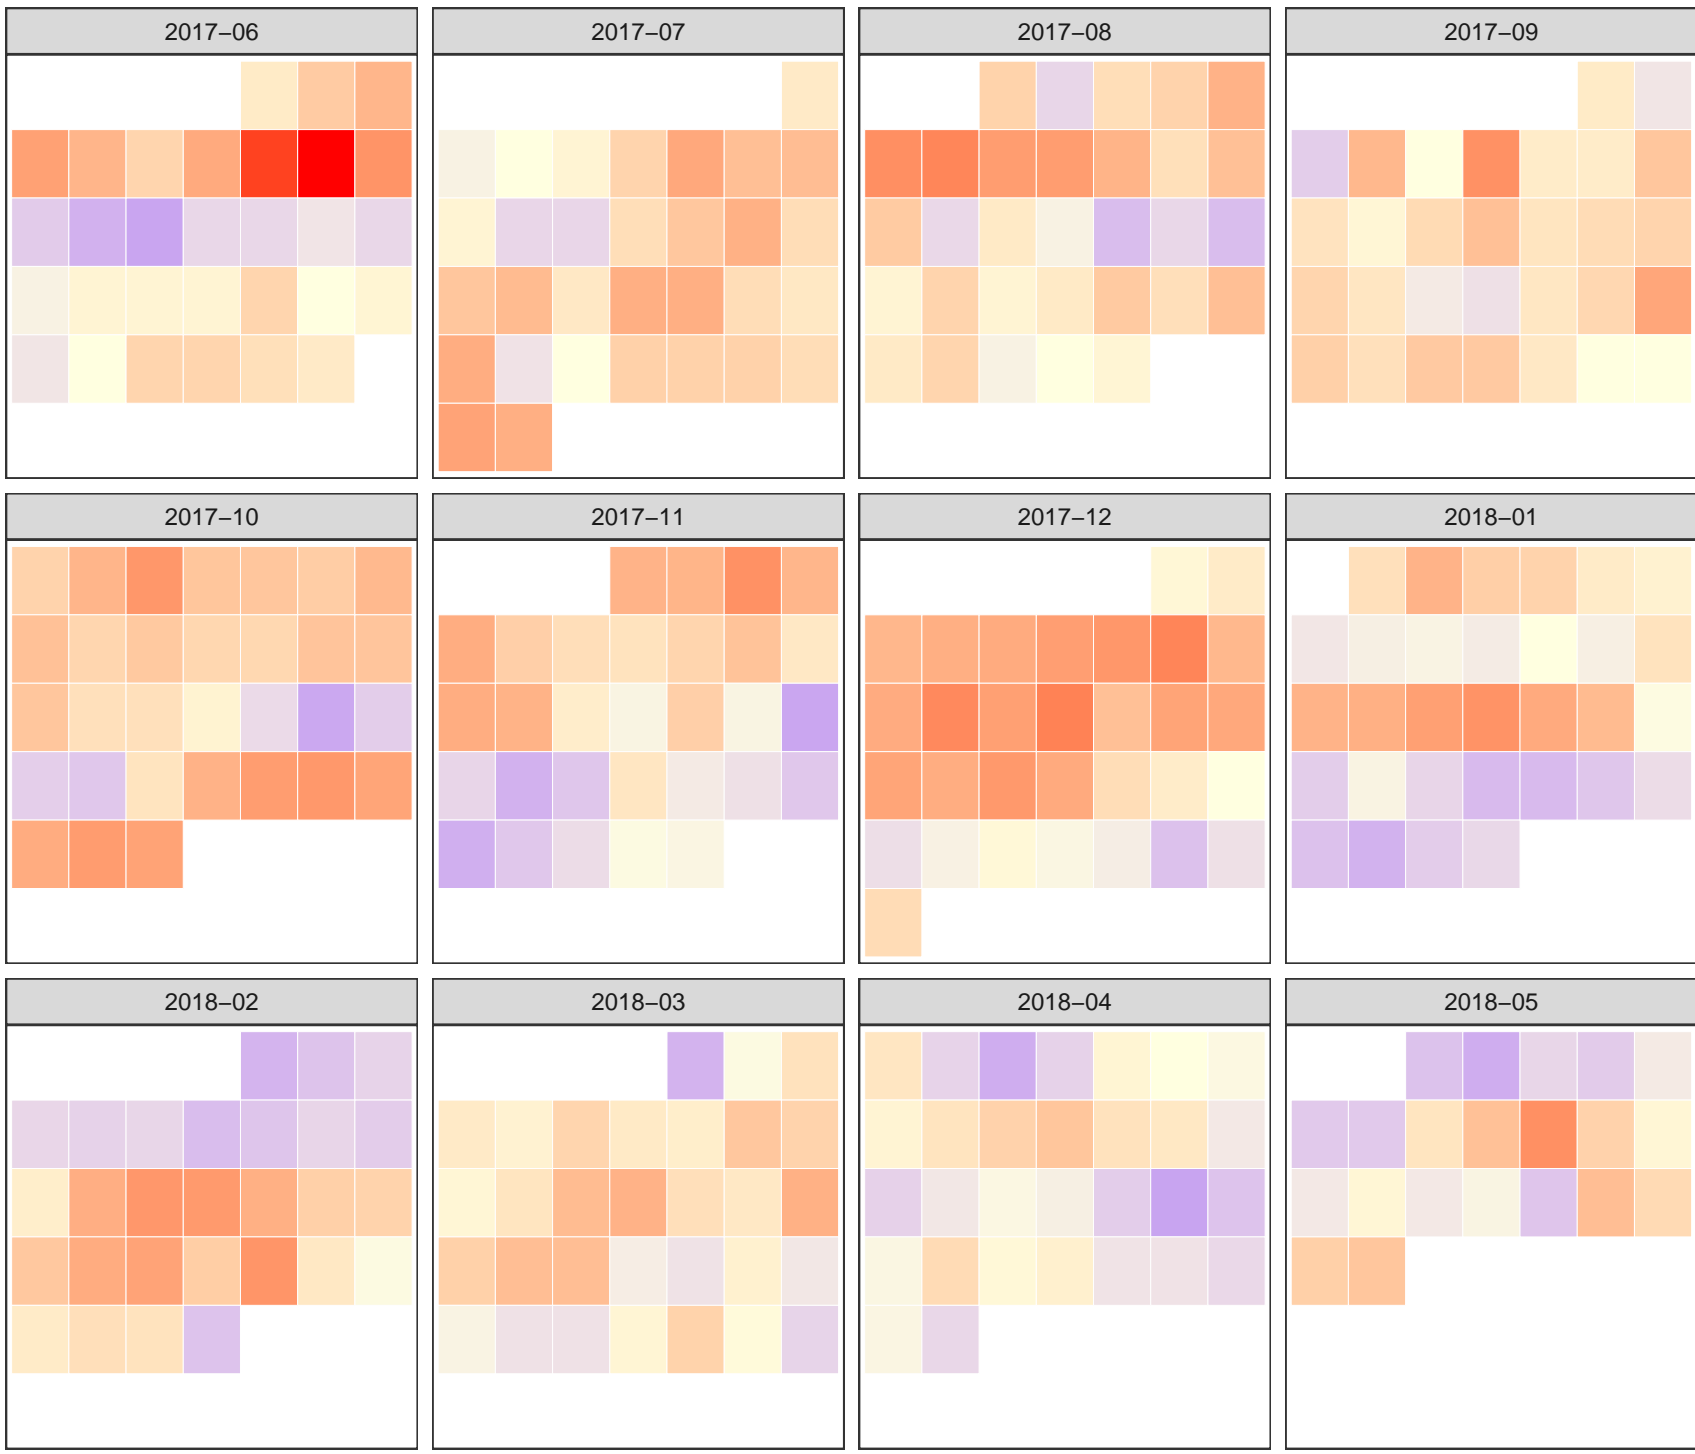

# Normalized temperature anomaly, Fairbanks Airport, Last twelve months

Normalized anomaly (stddev)